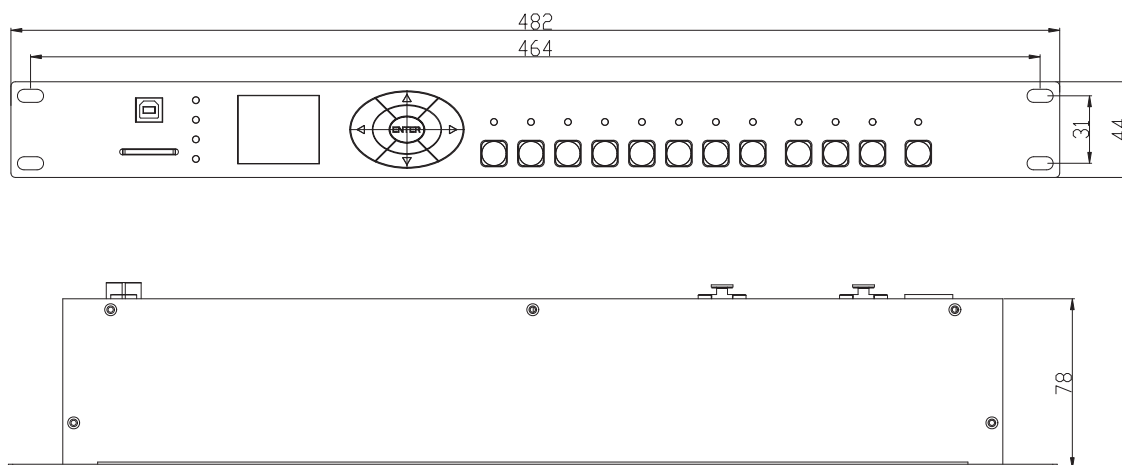

SC-DMXrec

The SC-DMXrec is a simple show controller designed to playback DMX information for applications where a full lighting control console is not required. Record up to five hours of show time, or record snapshots of incoming DMX information from a lighting control console. Create scenes, chases and shows for playback as required and assign to one of eight memory slots.

A comprehensive choice of cue/chase/show triggering delivers full flexible solutions for installations where DMX luminaires need to be integrated into a building lighting control system.

Recorded data can be easily backed up via the SD card slot, or directly copied to a PC via USB cable. The SC-DMXrec can also be utilized as a simple back up show controller for applications requiring redundant control.

Drawing Diagram:

Technical Specifications:

Version:

SC-DMXrec

Control:

DMX 512
MIDI
SMPTE
Manual
Internal Timeclock

Input:

9VDC, 500mA
5 pin XLR Socket for DMX 512 (DMX in)
5 pin DIN Socket for MIDI
5 pin XLR Socket for SMPTE
8 dry contact closures for memory selection
4 dry contact closures for memory triggering

Output:

5 pin XLR Socket for DMX 512 (DMX out)

Physical:

9VDC, 500mA
482 mm x 44mm x 78mm
1.1 kgs
CE

Ordering

Information:

88-095-3030-00

SC-DMXrec Playback Controller