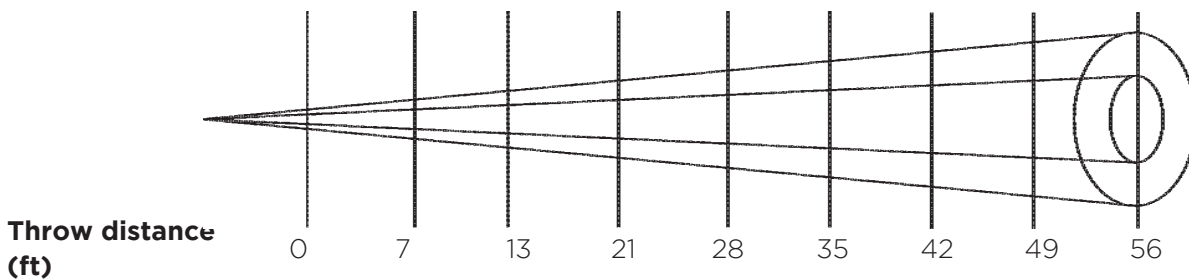

Selecon

ACCLAIM FRESNEL

SOURCE				
Type	FKW	Ushio WX	Ushio WC	FRK
Wattage	300W	575W	575W	650W
Average life (hrs)	200	300	1,500	300
OPTICAL PERFORMANCE				
Output lumens	7,800		16,900	
BEAM				
Beam angle	6°-60°			
POWER				
Operating voltage	100-240VAC			
Wattage (max)	300	575	575	600
PHYSICALS				
IP Rating	IP20			
Finish	Black			
Construction	Machined aluminum, sheet metal, and molded engineering grade plastic components			
ENVIRONMENT		°C	°F	
Ambient temperature	0-40		32-104	
DIMENSIONS		mm	in	
H x W x L	298 x 217 x 326		11.75 x 8.5 x 12 7/8	
WEIGHT		kg	lb	
Net weight	3.36		7.4	
WARRANTY & APPROBATIONS				
Warranty	3 years			
Approvals / Listings	ETL / cETL listed to UL 1573			

Selecon

ACCLAIM FRESNEL

PHOTOMETRIC DATA

BEAM DIAMETER (ft)

6°	0.0	0.7	1.4	2.2	2.9	3.7	4.4	5.1	5.9
60°	0.0	8.1	15.0	24.2	32.3	40.4	48.5	56.6	64.7

LIGHT OUTPUT (footcandles*)

6°	peak	876	254	97	55				
60°	flat	103	30						