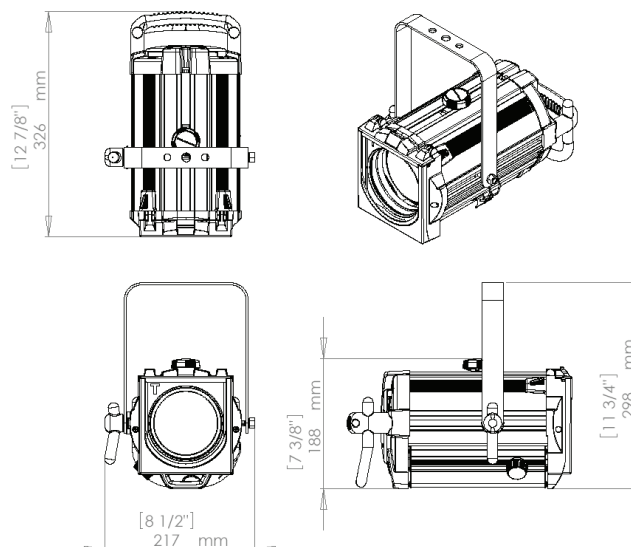

Selecon

ACCLAIM FRESNEL

The Acclaim 6°-60° Fresnel is a 300W / 575W / 650W general purpose Fresnel (4¼" diameter lens) for theatre, small studio and display lighting applications which produces an adjustable cone of light with a soft edge that is easily blended with adjacent beams to provide even illumination.

Selecon

ACCLAIM FRESNEL

SOURCE				
Type	FKW	Ushio WX	Ushio WC	FRK
Wattage	300W	575W	575W	650W
Average life (hrs)	200	300	1,500	300
OPTICAL PERFORMANCE				
Output lumens	7,800		16,900	
BEAM				
Beam angle	6°-60°			
POWER				
Operating voltage	100-240VAC			
Wattage (max)	300	575	575	600
PHYSICALS				
IP Rating	IP20			
Finish	Black			
Construction	Machined aluminum, sheet metal, and molded engineering grade plastic components			
ENVIRONMENT		°C	°F	
Ambient temperature	0-40		32-104	
DIMENSIONS		mm	in	
H x W x L	298 x 217 x 326		11.75 x 8.5 x 12 7/8	
WEIGHT		kg	lb	
Net weight	3.36		7.4	
WARRANTY & APPROBATIONS				
Warranty	3 years			
Approvals / Listings	ETL / cETL listed to UL 1573			