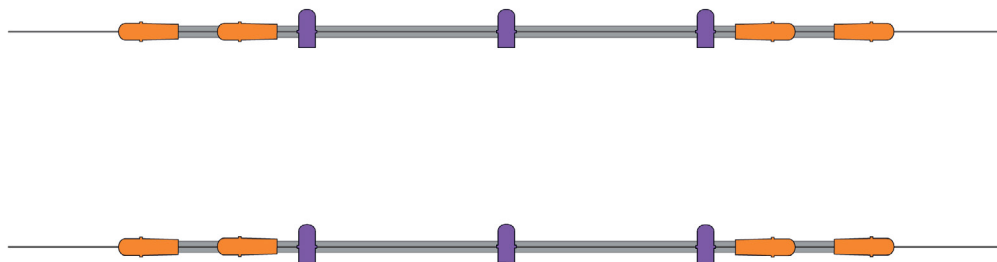

LUMINAIRES

- **VL600 Acclaim PLE WW (x12)** - theatrical profile with high output and fixed warm white source.
- **VL600 Acclaim Zoomspot (x8)** - full color profile with integrated manual zoom and focus.
- **VL600 Acclaim Fresnel (x6)** - true full color theatrical Fresnel wash.