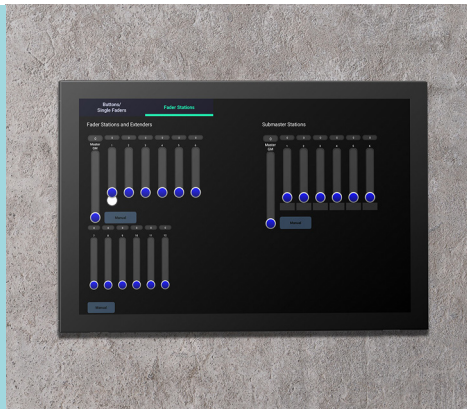

An integrated Vari-Lite lighting system can provide a complete end-to-end solution to illuminate the variety of events that occur in a small auditorium or mixed-use theatrical venue.

Small school theatres need predominantly functional lighting—the goal being basic illumination of whatever is on stage—and yet they need the quality and flexibility to accommodate the various events that occur in the space.

VL600 Acclaim Series fixtures provide the flexibility and feature set needed to illuminate any space, with exceptional output and consistent colors.

The controls need to be intuitive enough that a staff member or student with minimal training can operate them, but flexible enough to quickly change what is illuminated effortlessly to suit the type of event.

To control the space during a performance, the FLX S Series offers designer-friendly features in an interface perfect for the novice user.

Often serving as mixed-use spaces that double as a cafeteria, gymnasium, or other gathering space, the small auditorium in an education environment needs to be able to adapt to different uses without a lot of complexity.

# LUMINAIRES

- **VL600 Acclaim PLE WW (x12)** - theatrical profile with high output and fixed warm white source.
- **VL600 Acclaim Zoomspot (x8)** - full color profile with integrated manual zoom and focus.
- **VL600 Acclaim Fresnel (x6)** - true full color theatrical Fresnel wash.