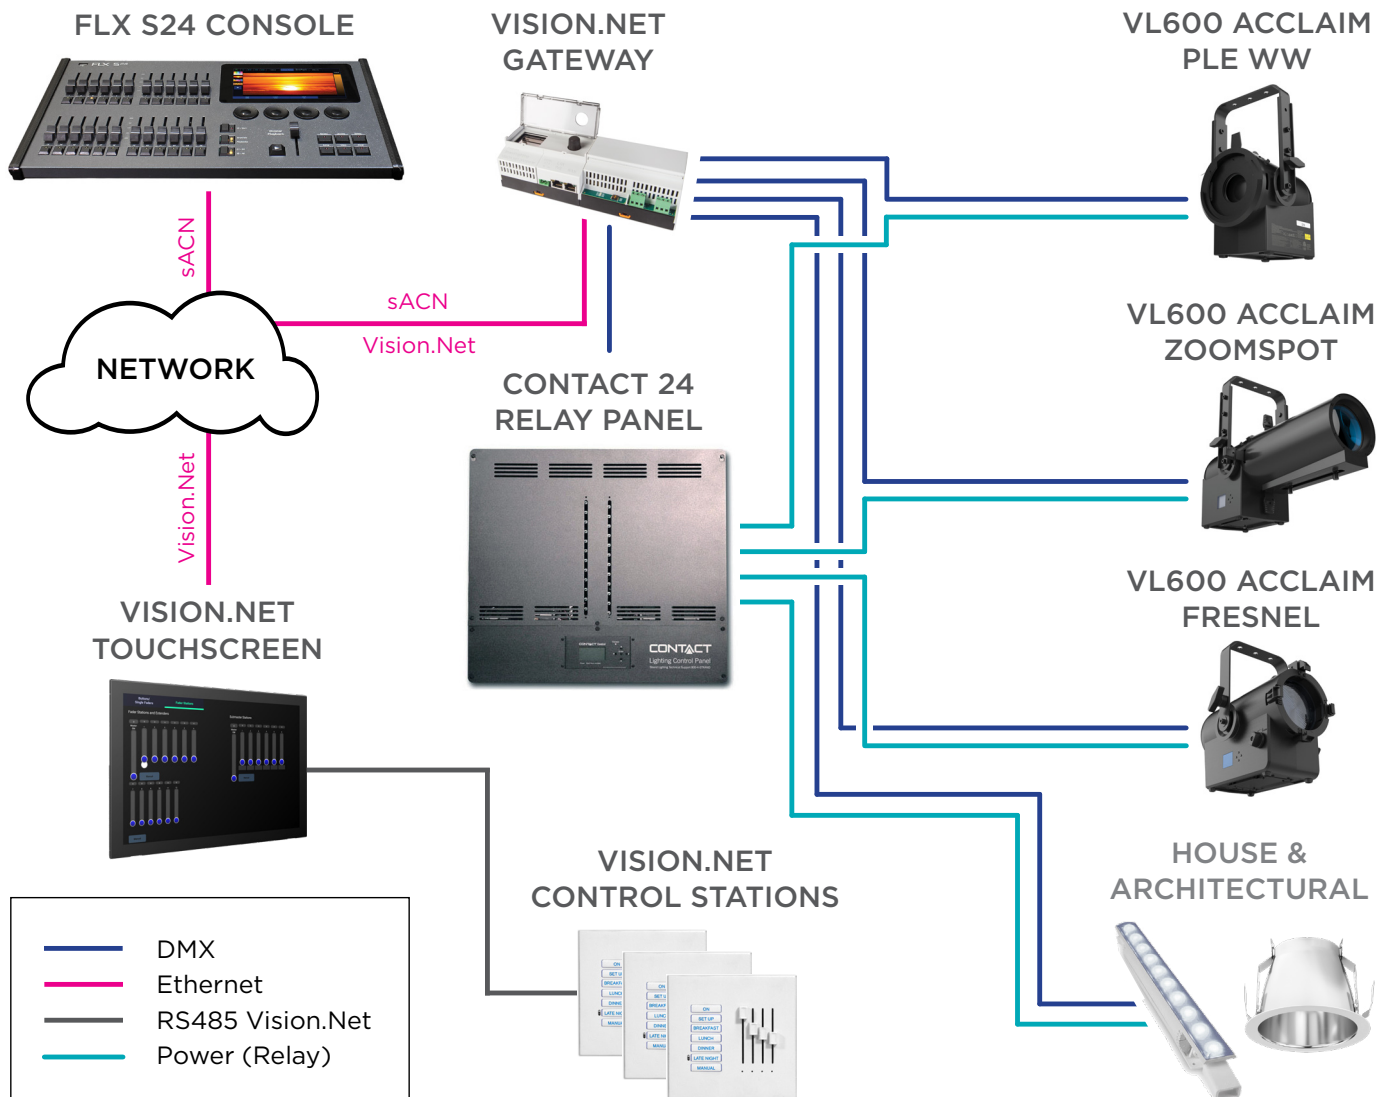

CONNECTIVITY (120V)

FLX S24 Console (x 1) - intuitive lighting console to create beautiful looks in less time.

Vision.Net 10.1" Touchscreen (x 1) - touch-based panel to control a lighting system.

Vision.Net Control Station (x 3) - simple interface for controlling lights during simple events.

Vision.Net Gateway with DMX Module (x 1) - DIN-rail mounted gateway with 4 DMX ports for house and stage light control.

Contact 24 Relay Panel (x 1) - modular panel providing relay-controlled 120V power to fixtures.