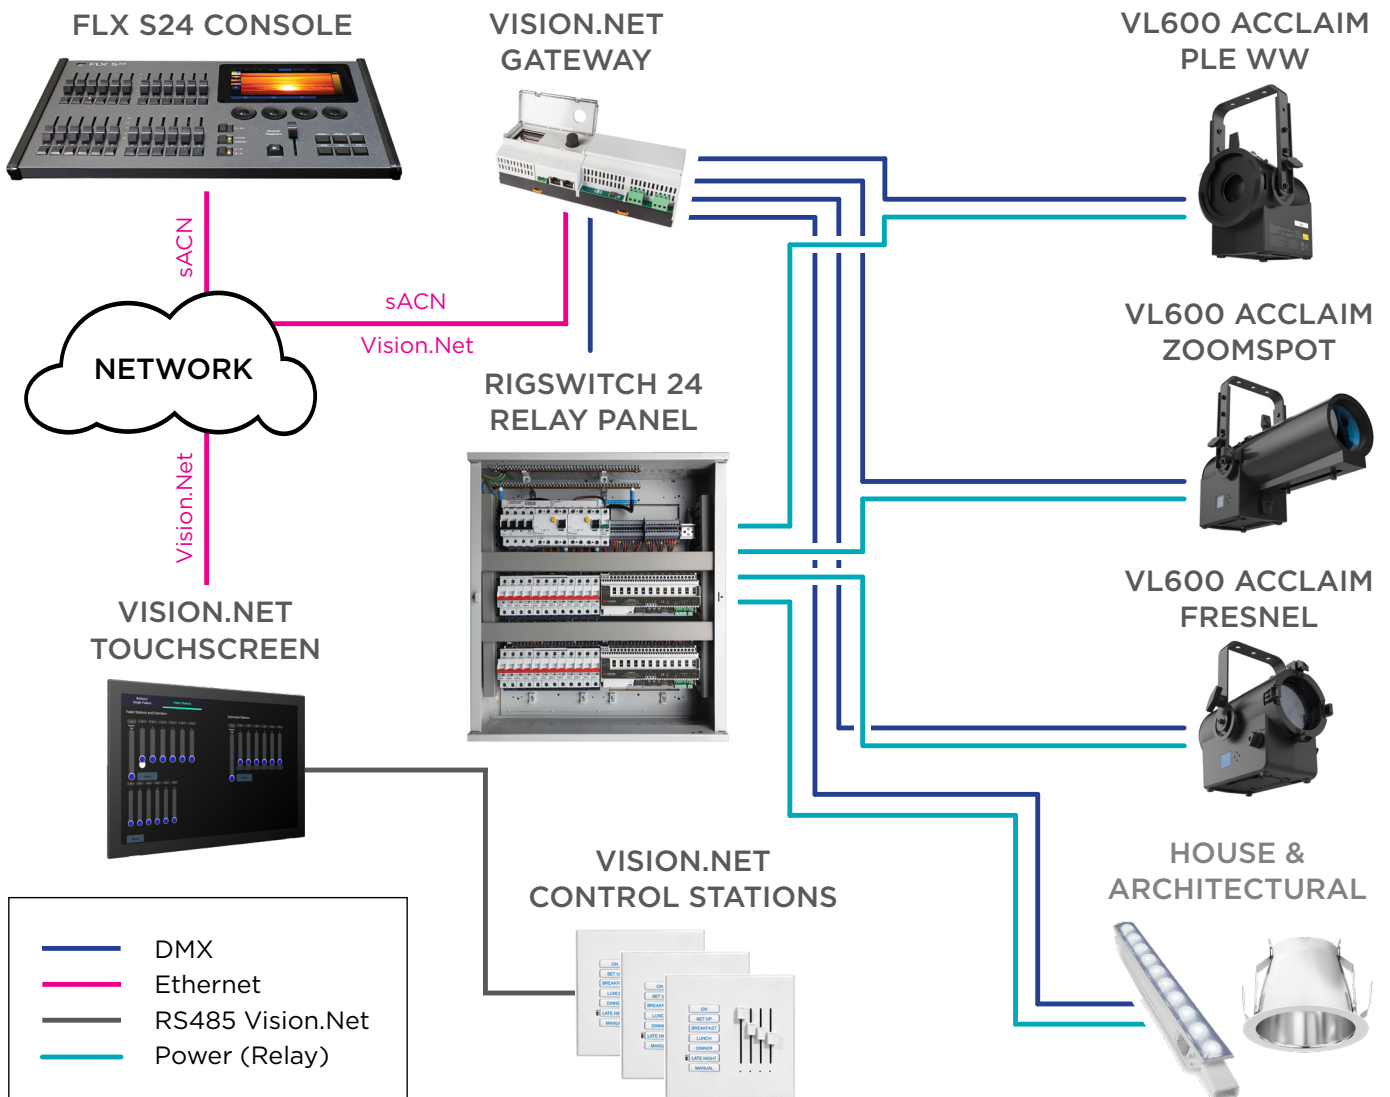

**Vision.Net Control Station (x 3)** - simple interface for controlling lights during simple events.

**Vision.Net Gateway with DMX Module (x 1)** - DIN-rail mounted gateway with 4 DMX ports for house and stage light control.

# CONNECTIVITY (230V)

**FLX S24 Console (x 1)** - intuitive lighting console to create beautiful looks in less time.

**Vision.Net 10.1" Touchscreen (x 1)** - touch-based panel to control a lighting system.

**RigSwitch 24 Relay Panel (x 1)** - modular panel providing relay-controlled 230V power to fixtures.