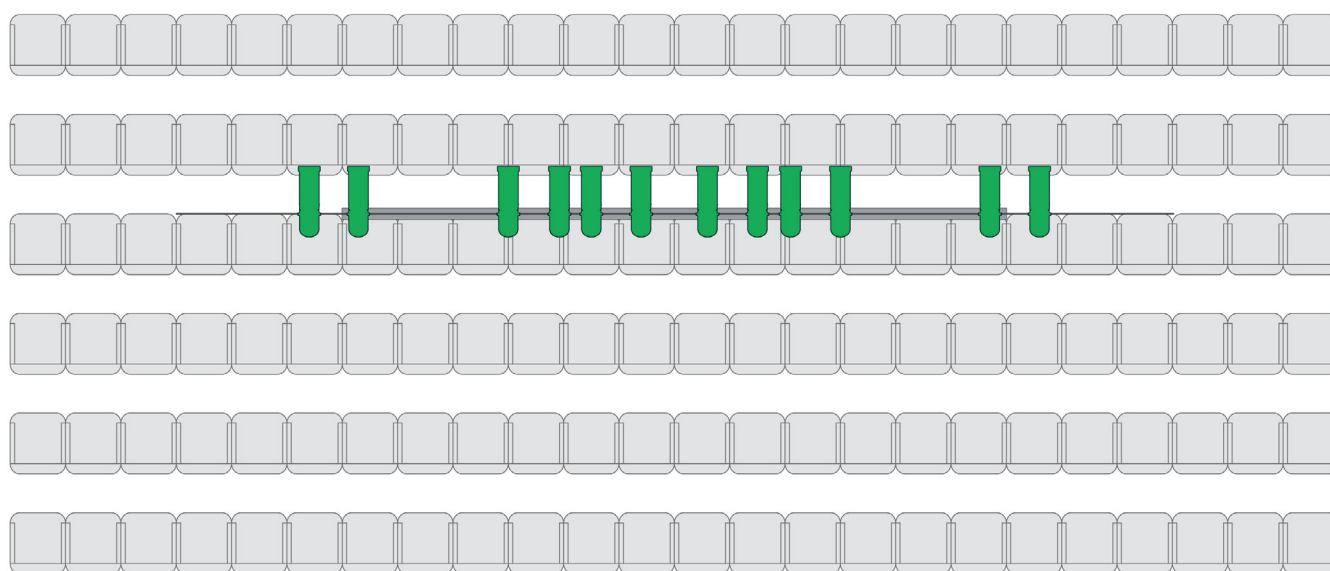

LUMINAIRES

- **VL600 Acclaim PLE WW (x12)** - theatrical profile with high output and fixed warm white source.
- **VL600 Acclaim Zoomspot (x8)** - full color profile with integrated manual zoom and focus.
- **VL600 Acclaim Fresnel (x6)** - true full color theatrical Fresnel wash.