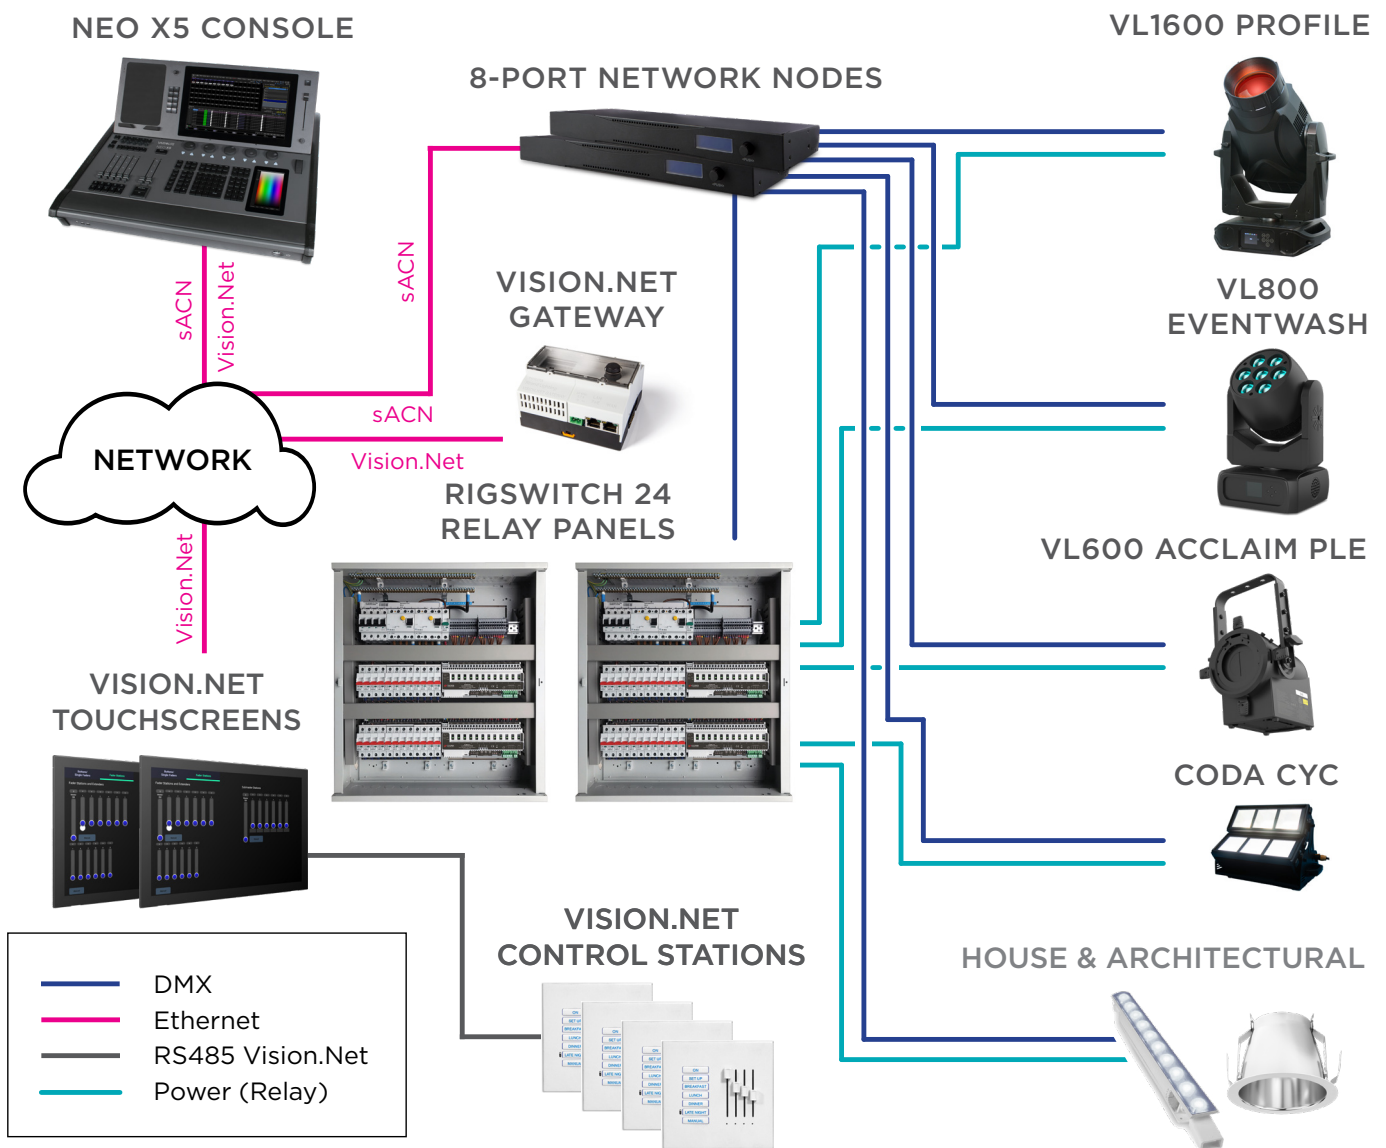

CONNECTIVITY (120V)

Neo X5 Console (x 1) - powerful, compact lighting console with command line programming.

Vision.Net 10.1" Touchscreen (x 2) - touch-based panel to control a lighting system.

Vision.Net Control Station (x 4) - simple interface for controlling lights during simple events.

Vision.Net Gateway (x 1) - DIN-rail mountable gateway for architectural control of house and stage lights.

Networking Node 8 (x 2) - configurable 8-port node for DMX-over-IP and Vision.Net bridging.

Contact 48 Relay Panel (x 1) - modular panel providing relay-controlled 120V power to fixtures.

CONNECTIVITY (230V)

Neo X5 Console (x 1) - powerful, compact lighting console with command line programming.

Vision.Net 10.1" Touchscreen (x 2) - touch-based panel to control a lighting system.

Vision.Net Control Station (x 4) - simple interface for controlling lights during simple events.

Vision.Net Gateway (x 1) - DIN-rail mountable gateway for architectural control of house and stage lights.

Networking Node 8 (x 2) - configurable 8-port node for DMX-over-IP and Vision.Net bridging.

RigSwitch 24 Relay Panel (x 2) - modular panel providing relay-controlled 230V power to fixtures.