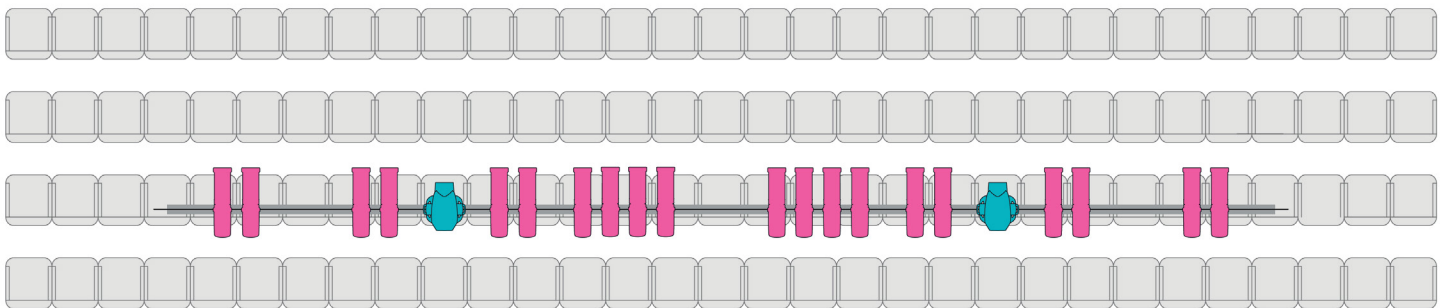

Network Nodes connect house or rental fixtures to the lighting console, whether that's the house console or a guest controller. For house control, a Neo X5 lighting console offers advanced capabilities perfect for any theatrical application.

LUMINAIRES

- **VL1600 Profile (x 8)** - precision high-output profile luminaire designed for theatre and studio.
- **VL800 EventWash (x 13)** - mid-sized full color LED wash with 7 individually controllable LEDs.
- **VL600 Acclaim PLE, RGBL (x 16)** - professional-grade theatrical profile with wide color spectrum and high CRI.
- **VL600 Acclaim PLE, WW (x 26)** - theatrical profile with high output and fixed warm white source.
- **Coda Cyc (x 7)** - seamless coverage for your cyclorama with high CRI and split-color control.