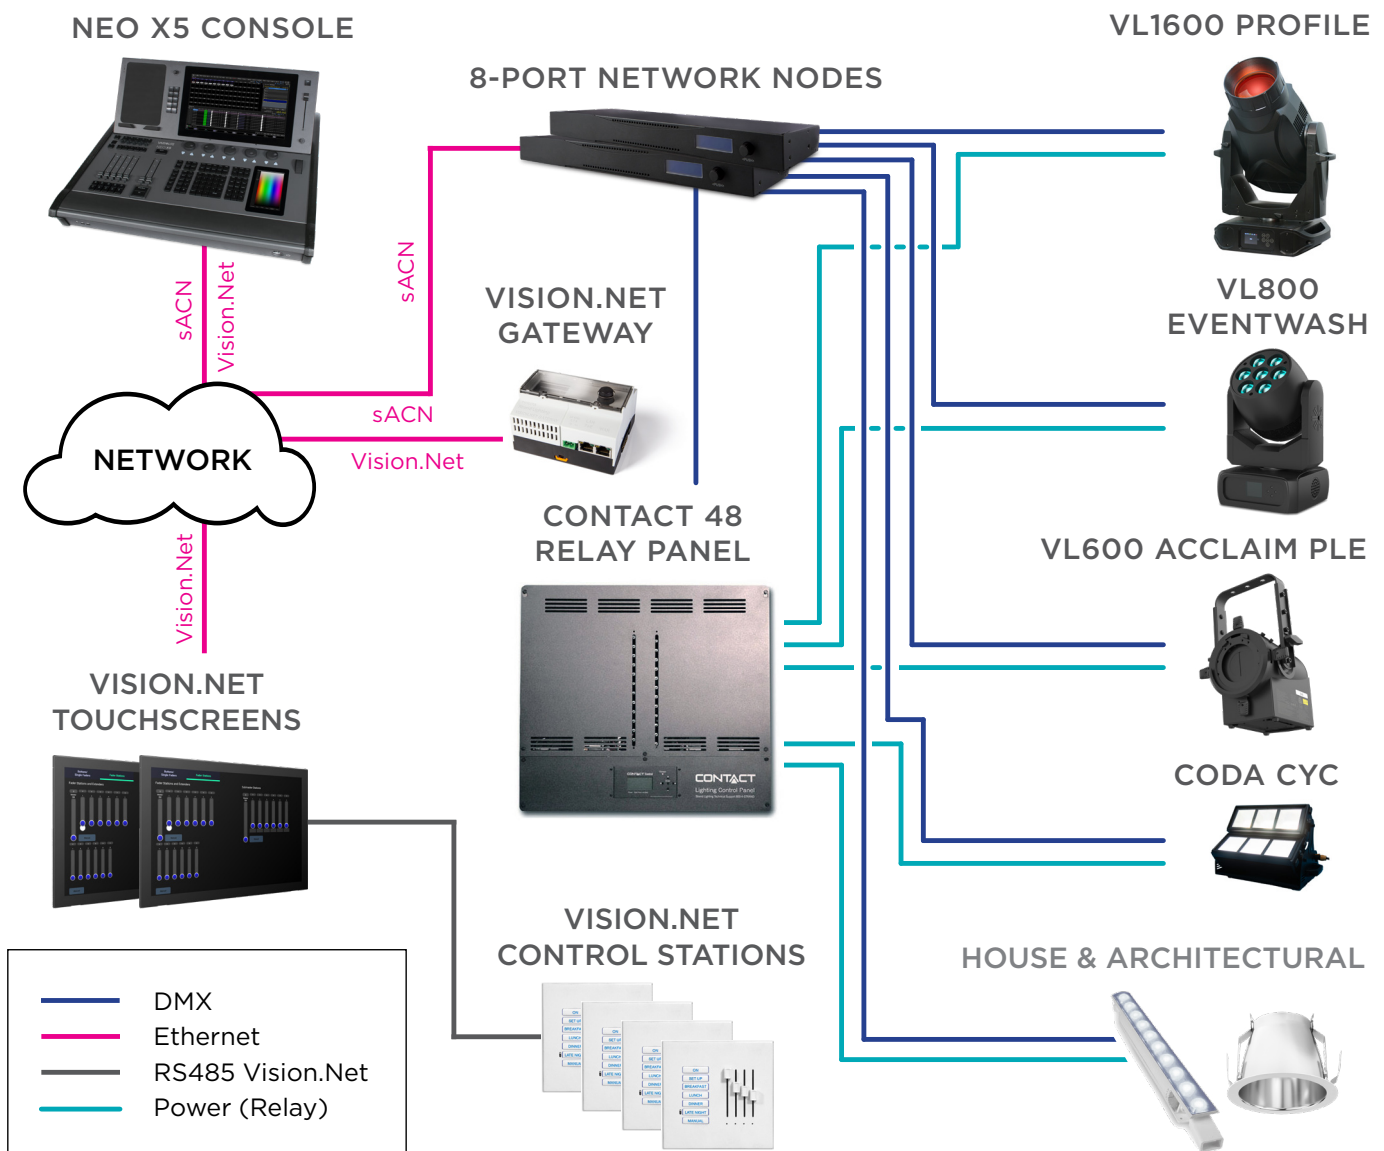

CONNECTIVITY (120V)

Neo X5 Console (x 1) - powerful, compact lighting console with command line programming.

Vision.Net 10.1" Touchscreen (x 2) - touch-based panel to control a lighting system.

Vision.Net Control Station (x 4) - simple interface for controlling lights during simple events.

Vision.Net Gateway (x 1) - DIN-rail mountable gateway for architectural control of house and stage lights.

Networking Node 8 (x 2) - configurable 8-port node for DMX-over-IP and Vision.Net bridging.

Contact 48 Relay Panel (x 1) - modular panel providing relay-controlled 120V power to fixtures.

CONNECTIVITY (230V)

Neo X5 Console (x 1) - powerful, compact lighting console with command line programming.

Vision.Net 10.1" Touchscreen (x 2) - touch-based panel to control a lighting system.

Vision.Net Control Station (x 4) - simple interface for controlling lights during simple events.

Vision.Net Gateway (x 1) - DIN-rail mountable gateway for architectural control of house and stage lights.

Networking Node 8 (x 2) - configurable 8-port node for DMX-over-IP and Vision.Net bridging.

RigSwitch 24 Relay Panel (x 2) - modular panel providing relay-controlled 230V power to fixtures.